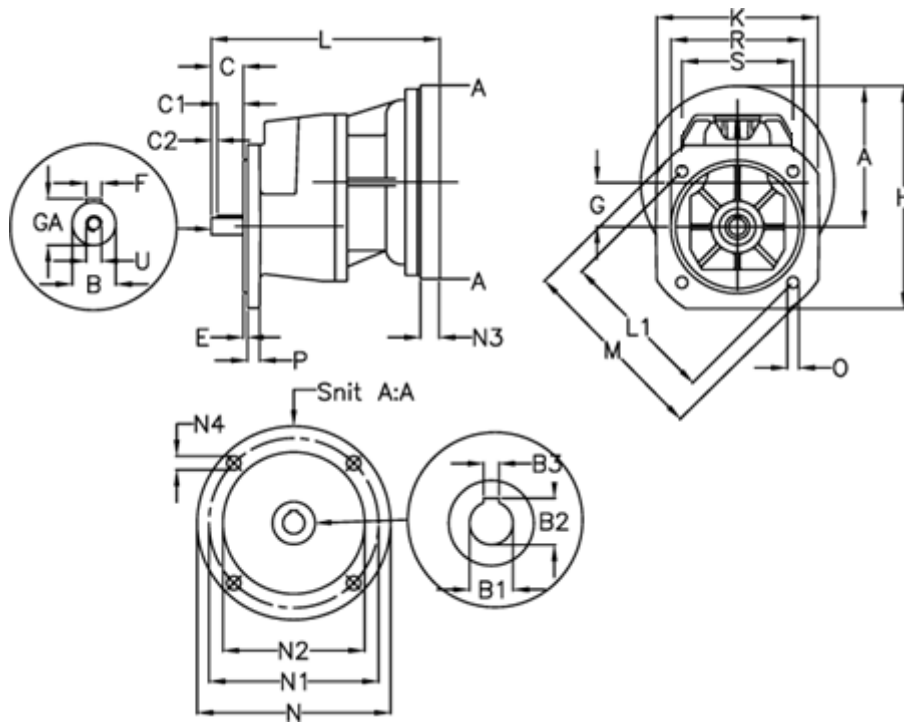

Data Sheet

Article number: 40550500612430
 Description: Single Stage Helical Gear
 S 501-6,1-P80B5

Measures

A = 196.5	E = 4.0	M = 300.0	R = 230
B = 38	F = 10x8x60	N = 200	S = 185
B1 = 19	G = 73.5	N1 = 165	U = M12
B2 = 21.8	GA = 41.0	N2 = 130	
B3 = 6	H = 326.5	N3 = -	
C = 80	K = 260	N4 = M10x12	
C1 = 60	L = 314	O = 14.0	
C2 = 10	L1 = 265.0	P = 15	